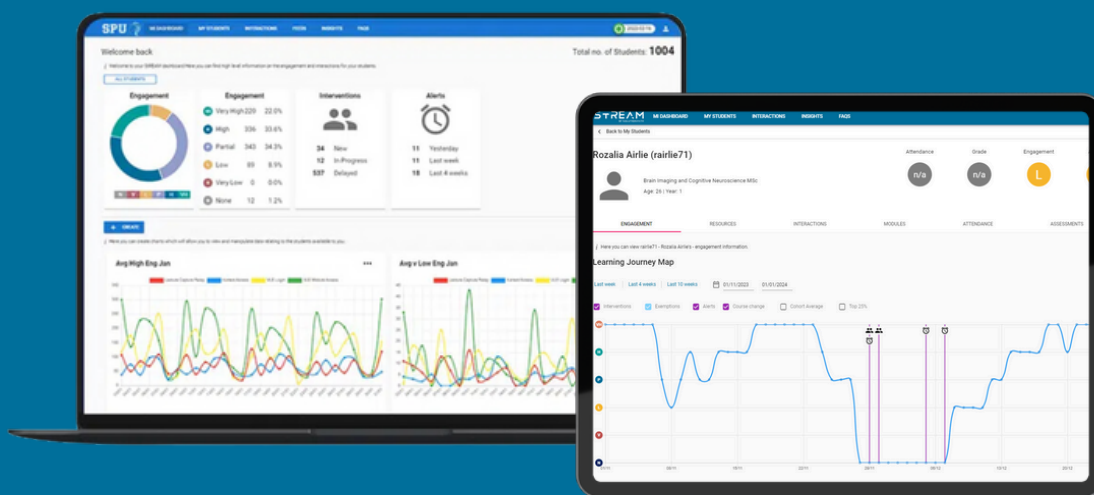

# StREAM: GIVING YOU THE POWER TO SHAPE STUDENT SUCCESS

Unlock meaningful insights, empower your students, and drive academic achievement with StREAM - the UK's most powerful **Student Engagement Analytics Platform**.

- StREAM takes real-time data from various digital touchpoints and uses its powerful algorithm to transform the data into a comprehensive view of student engagement.
- Dashboards empower students and tutors by providing a clear visual representation of engagement, enabling proactive outreach that enhances retention, boosts academic achievement, and fosters well-being.

## Why StREAM?

- Our powerful algorithm is proven to identify students who went on to withdraw with **90% accuracy** and **up to six weeks before withdrawal\***
- Over the past 4 years, the University of Essex has seen a **54% reduction** in withdrawal rates for low-engaging students using insights from StREAM\*\*
- Partners with **over 25** universities including Middlesex, Keele, Leeds, Essex and NTU