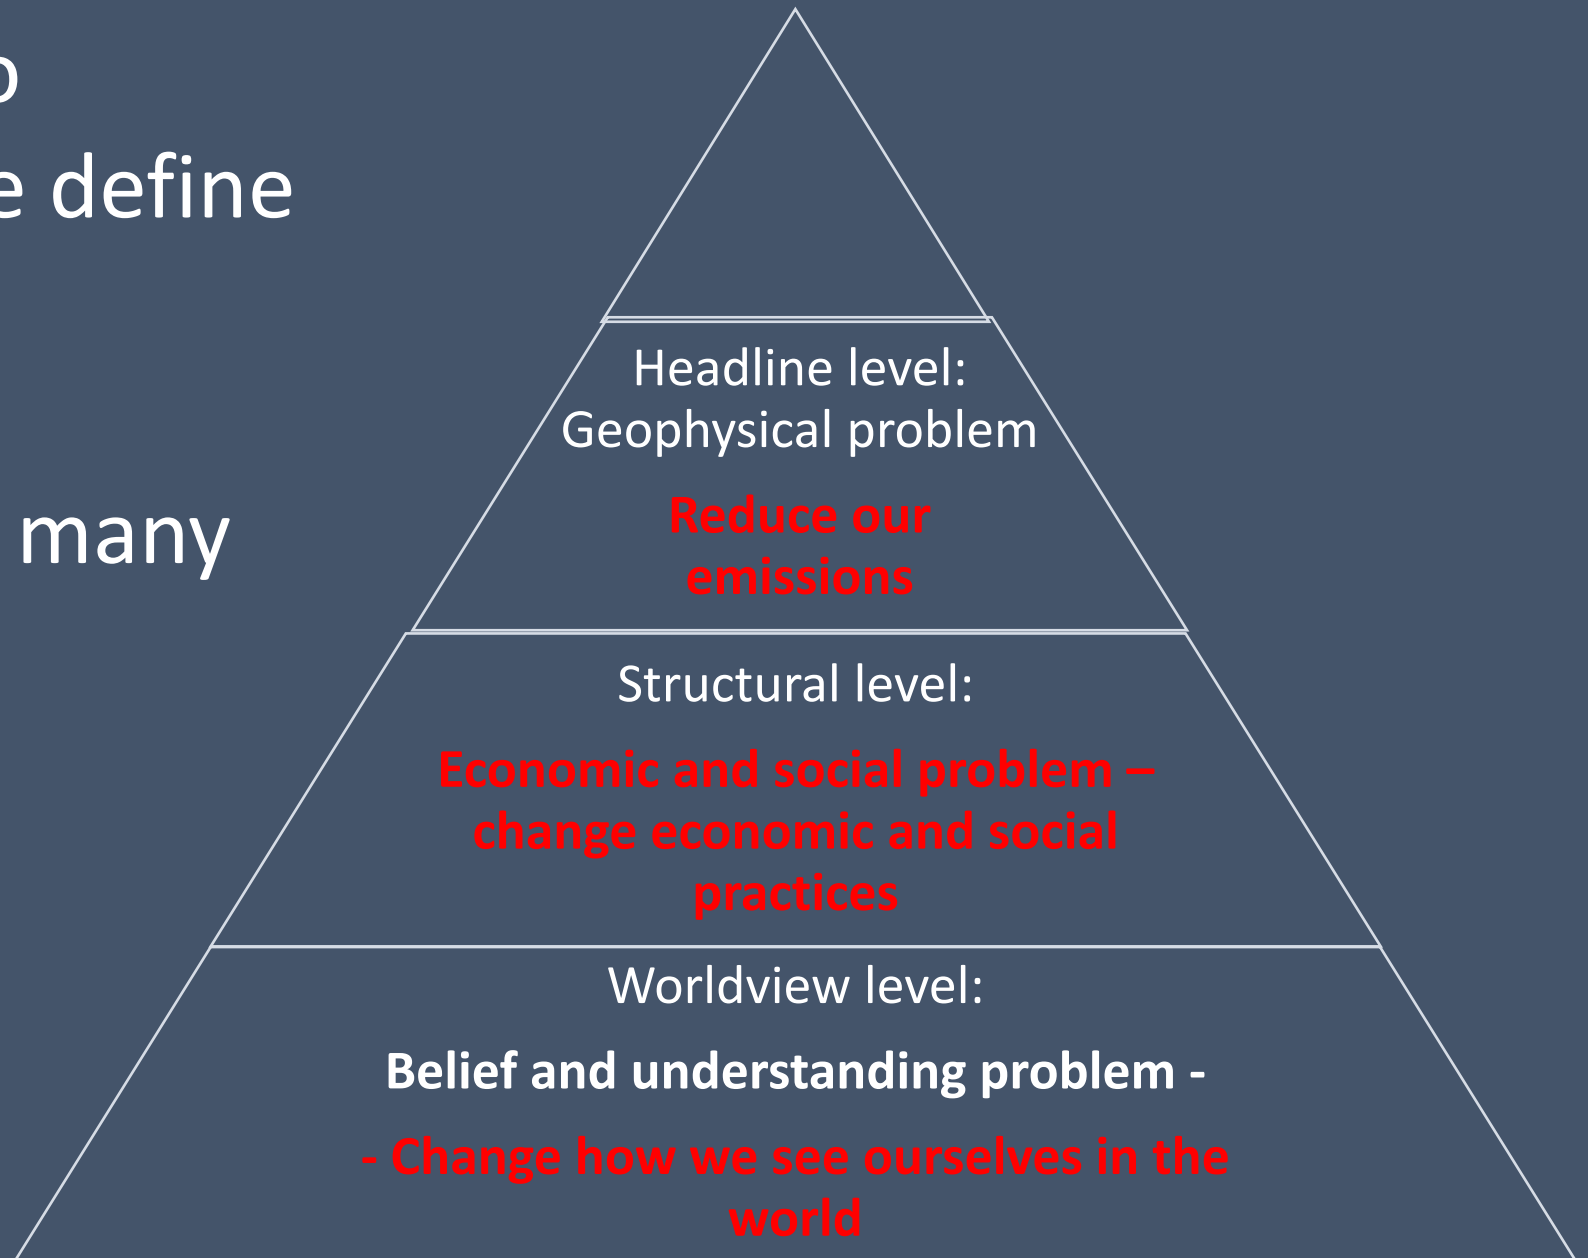

Knowing what to do depends on how we define the problem

Climate change has many causes

From Facer, K (2020) Beyond Business as Usual: Universities in the Era of Climate Change, Higher Education Policy Institute, London